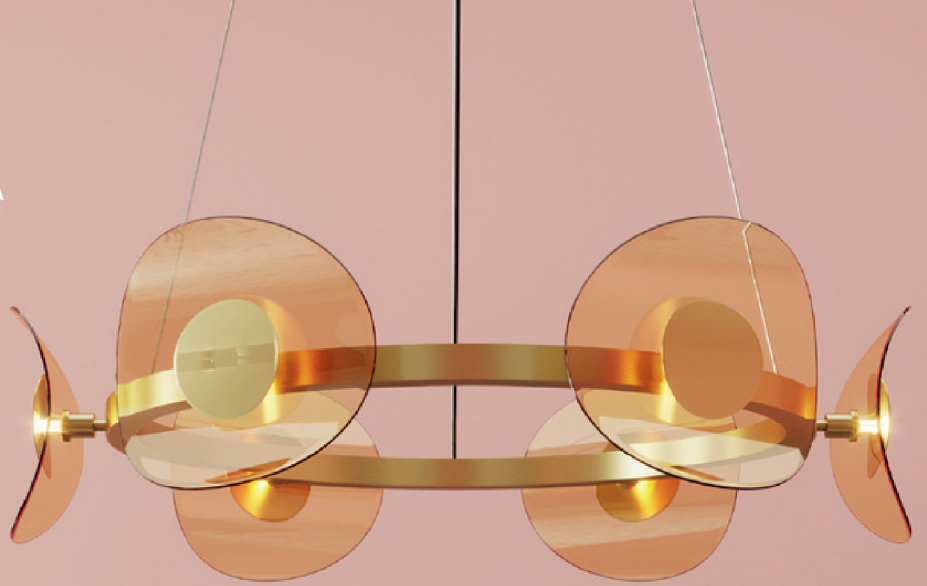

MARIPOSA

Measures (HxWxD)

Floor Lamp
MARIPOSA BLACK SMOKE
53365
160 x 25 x 18 cm